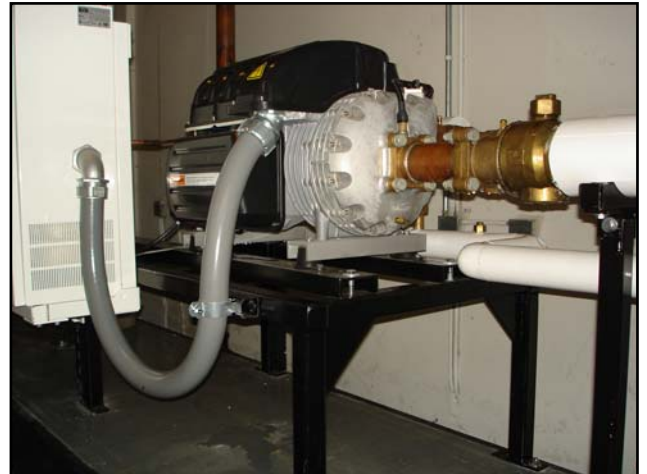

Direct Expansion Turbocor Retrofits

- Turn-Key Direct Expansion / Built-up System Turbocor Retrofits
- Replaces Existing Reciprocating and Screw Compressor Systems
- Custom Equipment Frames Maximize Serviceability
- Kiltech Control Panels
- Utility Rebates Available
- 47% Plus Energy Savings (www.turbocor.com)
- ACS is a Danfoss Turbocor Network Contractor